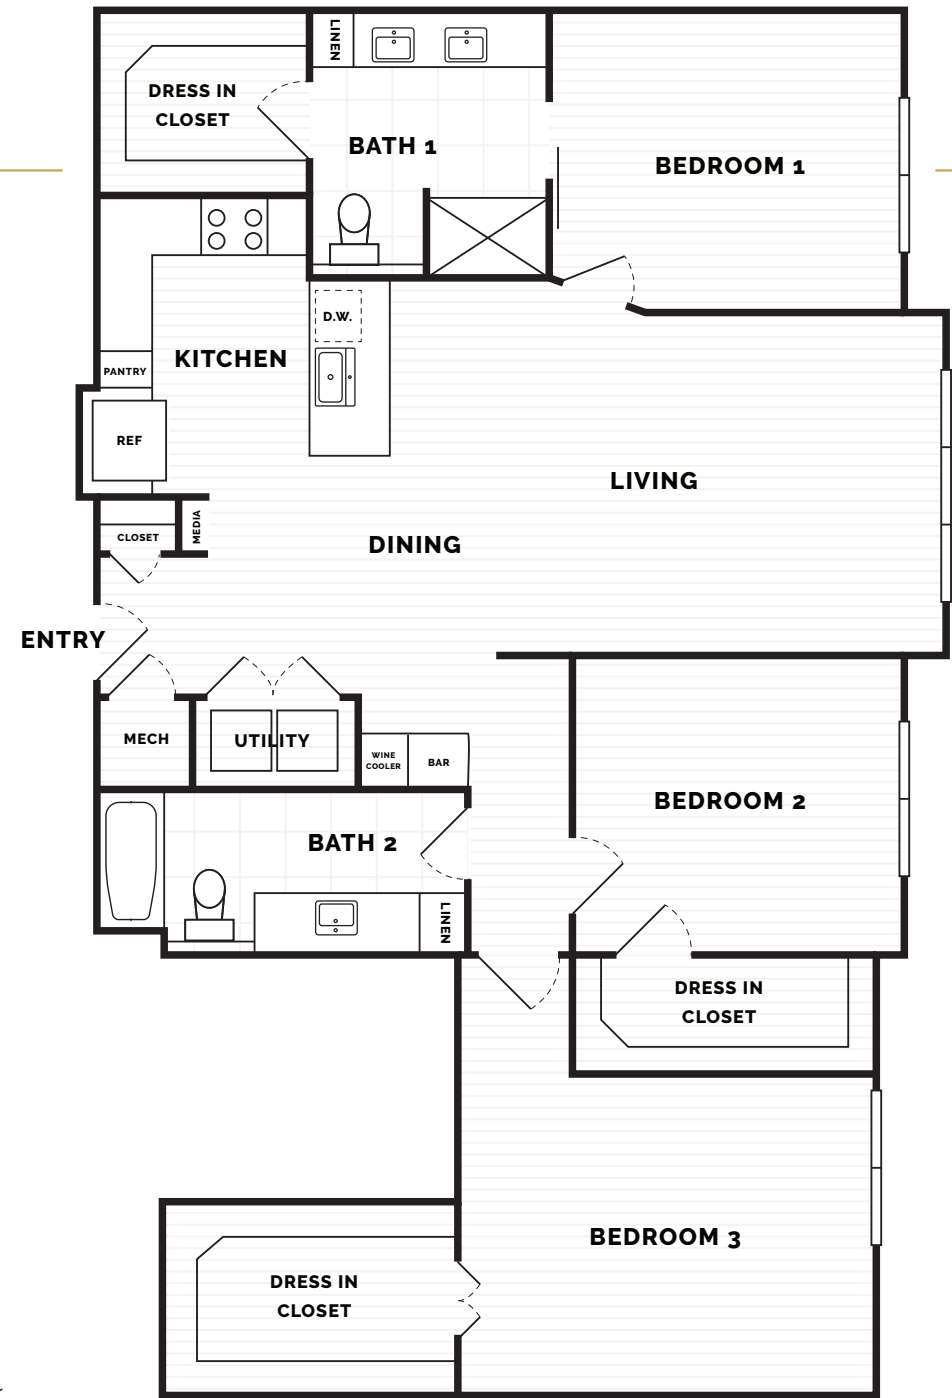

AMENITIES:

- Walk Score of 81- a pedal and pedestrian friendly environment where errands may be accomplished on foot
- Pedestrian to the coveted Devine Street Corridor, including exquisite shopping, great food, culture and entertainment
- Convenient Elevator
- Rubbish Room
- Contemporary Indoor/Outdoor kitchen and entertaining area
- Private controlled building access
- Beautifully curated landscaping
- Pet Friendly
- Gorgeous entry and mail room area
- Meticulously curated corridors
- Convenient bike parking
- The House
- Enchanted Rooftop
- Fiber availability
- Accessible Onsite Parking